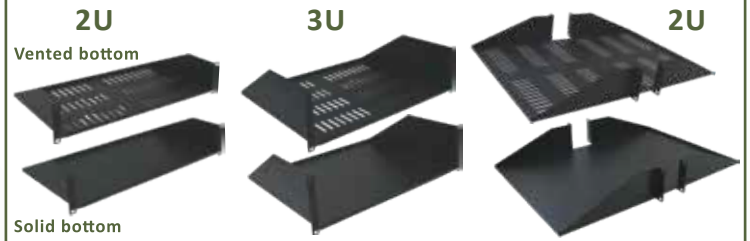

MAY PROMOTION SPECIALS

WALL MOUNT HINGED BRACKETS & RACK SHELVES

Wall Mount Hinged Brackets

Rack Shelves

PART NUMBER	U SIZE	H & D	BRACKET TYPE	PROMOTION PRICE	MIN. QUANTITY	% SAVINGS
WMHB-1U	1U	1.75" X 6.0"	SINGLE-SIDED HINGED	HUGE SAVINGS!	5	10% OFF
WMHB-2U	2U	3.50" X 6.0"	SINGLE-SIDED HINGED		5	
WMHB-3U	3U	5.25" X 6.0"	SINGLE-SIDED HINGED		5	
WMHB-4U	4U	7.00" X 6.0"	SINGLE-SIDED HINGED		5	
PART NUMBER	U SIZE	DEPTH	SHELF TYPE	Please contact your sales representative for Quantity Discount Pricing.	MIN. QUANTITY	% SAVINGS
SHELF-10SSV-N	2U	10"	SINGLE-SIDED, VENTED BOTTOM		10	15% OFF
SHELF-10SSS-N	2U	10"	SINGLE-SIDED, SOLID BOTTOM		10	
SHELF-15SSV-N	3U	15"	SINGLE-SIDED, VENTED BOTTOM		10	
SHELF-15SSS-N	3U	15"	SINGLE-SIDED, SOLID BOTTOM		10	
SHELF-25DDV-N	2U	25"	DOUBLE-SIDED, VENTED BOTTOM		10	
SHELF-25DDS-N	2U	25"	DOUBLE-SIDED, SOLID BOTTOM		10	

* Wall mount hinged brackets & rack shelves mix & match acceptable.