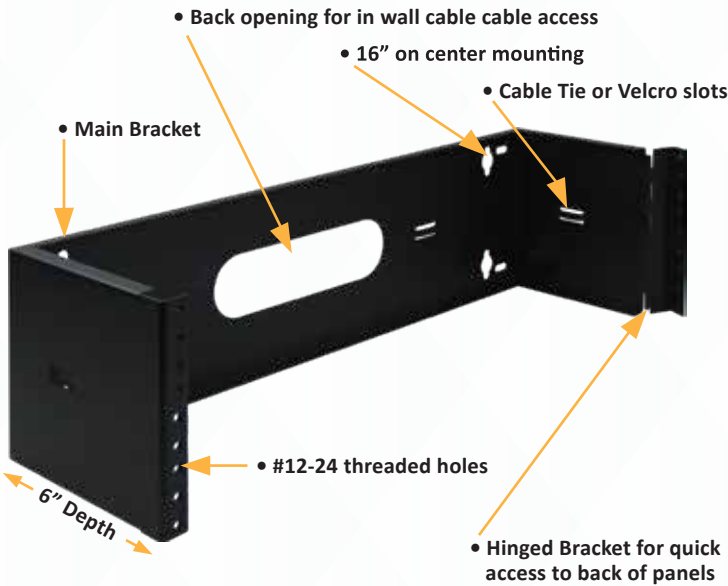

MAY PROMOTION SPECIALS

WALL MOUNT HINGED BRACKETS & RACK SHELVES

Wall Mount Hinged Brackets

Rack Shelves

PART NUMBER	U SIZE	H & D	BRACKET TYPE	PROMOTION PRICE	MIN. QUANTITY	% SAVINGS
WMHB-1U	1U	1.75" X 6.0"	SINGLE-SIDED HINGED	HUGE SAVINGS!	5	10% OFF
WMHB-2U	2U	3.50" X 6.0"	SINGLE-SIDED HINGED		5	
WMHB-3U	3U	5.25" X 6.0"	SINGLE-SIDED HINGED		5	
WMHB-4U	4U	7.00" X 6.0"	SINGLE-SIDED HINGED		5	
PART NUMBER	U SIZE	DEPTH	SHELF TYPE	Please contact your sales representative for Quantity Discount Pricing.	MIN. QUANTITY	% SAVINGS
SHELF-10SSV-N	2U	10"	SINGLE-SIDED, VENTED BOTTOM		10	15% OFF
SHELF-10SSS-N	2U	10"	SINGLE-SIDED, SOLID BOTTOM		10	
SHELF-15SSV-N	3U	15"	SINGLE-SIDED, VENTED BOTTOM		10	
SHELF-15SSS-N	3U	15"	SINGLE-SIDED, SOLID BOTTOM		10	
SHELF-25DDV-N	2U	25"	DOUBLE-SIDED, VENTED BOTTOM		10	
SHELF-25DDS-N	2U	25"	DOUBLE-SIDED, SOLID BOTTOM		10	

* Wall mount hinged brackets & rack shelves mix & match acceptable.