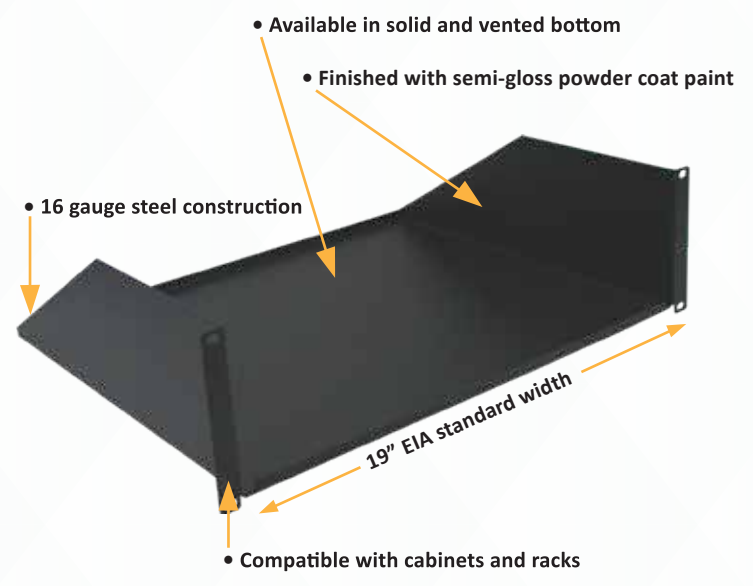

MAY PROMOTION SPECIALS

WALL MOUNT HINGED BRACKETS & RACK SHELVES

Wall Mount Hinged Brackets

Rack Shelves

PART NUMBER	U SIZE	H & D	BRACKET TYPE	PROMOTION PRICE	MIN. QUANTITY	% SAVINGS
WMHB-1U	1U	1.75" X 6.0"	SINGLE-SIDED HINGED	HUGE SAVINGS!	5	10% OFF
WMHB-2U	2U	3.50" X 6.0"	SINGLE-SIDED HINGED		5	
WMHB-3U	3U	5.25" X 6.0"	SINGLE-SIDED HINGED		5	
WMHB-4U	4U	7.00" X 6.0"	SINGLE-SIDED HINGED		5	
PART NUMBER	U SIZE	DEPTH	SHELF TYPE	Please contact your sales representative for Quantity Discount Pricing.	MIN. QUANTITY	% SAVINGS
SHELF-10SSV-N	2U	10"	SINGLE-SIDED, VENTED BOTTOM		10	15% OFF
SHELF-10SSS-N	2U	10"	SINGLE-SIDED, SOLID BOTTOM		10	
SHELF-15SSV-N	3U	15"	SINGLE-SIDED, VENTED BOTTOM		10	
SHELF-15SSS-N	3U	15"	SINGLE-SIDED, SOLID BOTTOM		10	
SHELF-25DDV-N	2U	25"	DOUBLE-SIDED, VENTED BOTTOM		10	
SHELF-25DDS-N	2U	25"	DOUBLE-SIDED, SOLID BOTTOM		10	

* Wall mount hinged brackets & rack shelves mix & match acceptable.