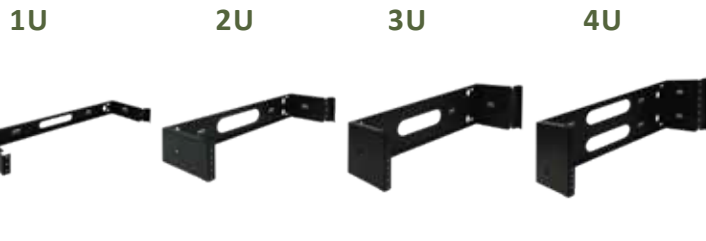

MAY PROMOTION SPECIALS

WALL MOUNT HINGED BRACKETS & RACK SHELVES

Wall Mount Hinged Brackets

Rack Shelves

PART NUMBER	U SIZE	H & D	BRACKET TYPE	PROMOTION PRICE	MIN. QUANTITY	% SAVINGS
WMHB-1U	1U	1.75" X 6.0"	SINGLE-SIDED HINGED	HUGE SAVINGS!	5	10% OFF
WMHB-2U	2U	3.50" X 6.0"	SINGLE-SIDED HINGED		5	
WMHB-3U	3U	5.25" X 6.0"	SINGLE-SIDED HINGED		5	
WMHB-4U	4U	7.00" X 6.0"	SINGLE-SIDED HINGED		5	
PART NUMBER	U SIZE	DEPTH	SHELF TYPE	Please contact your sales representative for Quantity Discount Pricing.	MIN. QUANTITY	% SAVINGS
SHELF-10SSV-N	2U	10"	SINGLE-SIDED, VENTED BOTTOM		10	15% OFF
SHELF-10SSS-N	2U	10"	SINGLE-SIDED, SOLID BOTTOM		10	
SHELF-15SSV-N	3U	15"	SINGLE-SIDED, VENTED BOTTOM		10	
SHELF-15SSS-N	3U	15"	SINGLE-SIDED, SOLID BOTTOM		10	
SHELF-25DDV-N	2U	25"	DOUBLE-SIDED, VENTED BOTTOM		10	
SHELF-25DDS-N	2U	25"	DOUBLE-SIDED, SOLID BOTTOM		10	

* Wall mount hinged brackets & rack shelves mix & match acceptable.