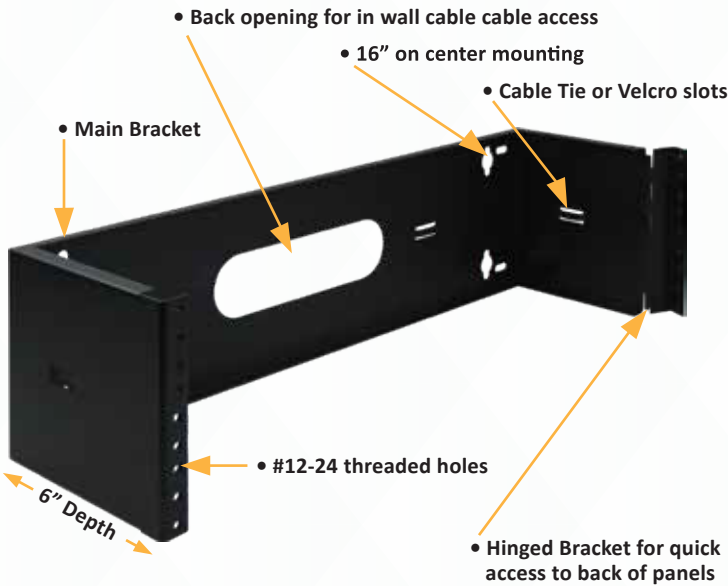

APRIL PROMOTION SPECIALS

WALL MOUNT HINGED BRACKETS & RACK SHELVES

Wall Mount Hinged Brackets

Rack Shelves

PART NUMBER	U SIZE	H & D	BRACKET TYPE	PROMOTION PRICE	MIN. QUANTITY	% SAVINGS
WMHB-1U	1U	1.75" X 6.0"	SINGLE-SIDED HINGED	HUGE SAVINGS! Please contact your sales representative for Quantity Discount Pricing.	5	10% OFF
WMHB-2U	2U	3.50" X 6.0"	SINGLE-SIDED HINGED		5	
WMHB-3U	3U	5.25" X 6.0"	SINGLE-SIDED HINGED		5	
WMHB-4U	4U	7.00" X 6.0"	SINGLE-SIDED HINGED		5	
PART NUMBER	U SIZE	DEPTH	SHELF TYPE		MIN. QUANTITY	% SAVINGS
SHELF-10SSV-N	2U	10"	SINGLE-SIDED, VENTED BOTTOM		10	15% OFF
SHELF-10SSS-N	2U	10"	SINGLE-SIDED, SOLID BOTTOM		10	
SHELF-15SSV-N	3U	15"	SINGLE-SIDED, VENTED BOTTOM		10	
SHELF-15SSS-N	3U	15"	SINGLE-SIDED, SOLID BOTTOM		10	
SHELF-25DDV-N	2U	25"	DOUBLE-SIDED, VENTED BOTTOM		10	
SHELF-25DDS-N	2U	25"	DOUBLE-SIDED, SOLID BOTTOM		10	

* Wall mount hinged brackets & rack shelves mix & match acceptable.