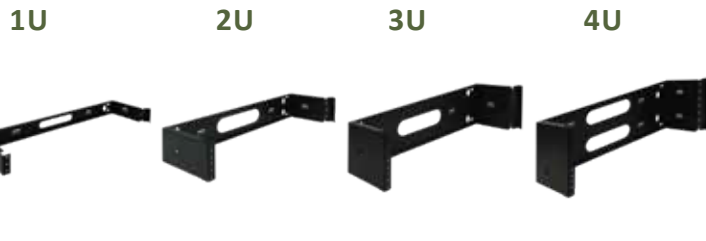

APRIL PROMOTION SPECIALS

WALL MOUNT HINGED BRACKETS & RACK SHELVES

Wall Mount Hinged Brackets

Rack Shelves

PART NUMBER	U SIZE	H & D	BRACKET TYPE	PROMOTION PRICE	MIN. QUANTITY	% SAVINGS
WMHB-1U	1U	1.75" X 6.0"	SINGLE-SIDED HINGED	HUGE SAVINGS! Please contact your sales representative for Quantity Discount Pricing.	5	10% OFF
WMHB-2U	2U	3.50" X 6.0"	SINGLE-SIDED HINGED		5	
WMHB-3U	3U	5.25" X 6.0"	SINGLE-SIDED HINGED		5	
WMHB-4U	4U	7.00" X 6.0"	SINGLE-SIDED HINGED		5	
PART NUMBER	U SIZE	DEPTH	SHELF TYPE		MIN. QUANTITY	% SAVINGS
SHELF-10SSV-N	2U	10"	SINGLE-SIDED, VENTED BOTTOM		10	15% OFF
SHELF-10SSS-N	2U	10"	SINGLE-SIDED, SOLID BOTTOM		10	
SHELF-15SSV-N	3U	15"	SINGLE-SIDED, VENTED BOTTOM		10	
SHELF-15SSS-N	3U	15"	SINGLE-SIDED, SOLID BOTTOM		10	
SHELF-25DDV-N	2U	25"	DOUBLE-SIDED, VENTED BOTTOM		10	
SHELF-25DDS-N	2U	25"	DOUBLE-SIDED, SOLID BOTTOM		10	

* Wall mount hinged brackets & rack shelves mix & match acceptable.