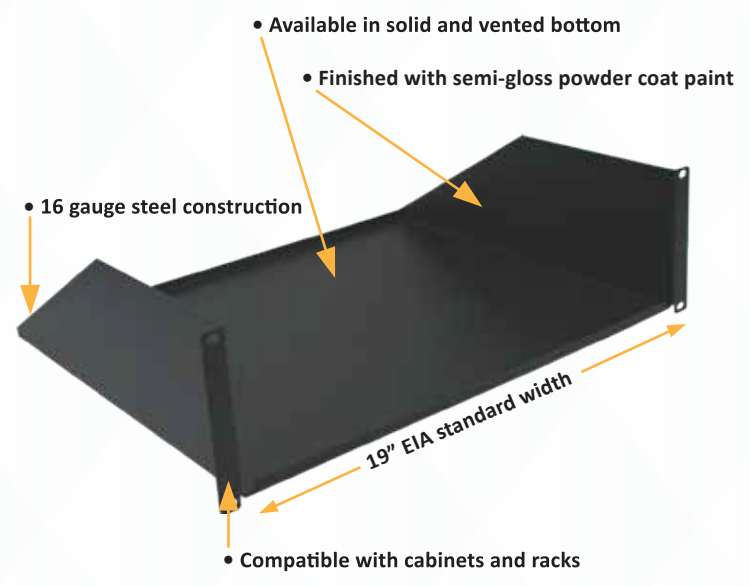

APRIL PROMOTION SPECIALS

WALL MOUNT HINGED BRACKETS & RACK SHELVES

Wall Mount Hinged Brackets

Rack Shelves

PART NUMBER	U SIZE	H & D	BRACKET TYPE	PROMOTION PRICE	MIN. QUANTITY	% SAVINGS
WMHB-1U	1U	1.75" X 6.0"	SINGLE-SIDED HINGED	HUGE SAVINGS! Please contact your sales representative for Quantity Discount Pricing.	5	10% OFF
WMHB-2U	2U	3.50" X 6.0"	SINGLE-SIDED HINGED		5	
WMHB-3U	3U	5.25" X 6.0"	SINGLE-SIDED HINGED		5	
WMHB-4U	4U	7.00" X 6.0"	SINGLE-SIDED HINGED		5	
PART NUMBER	U SIZE	DEPTH	SHELF TYPE		MIN. QUANTITY	% SAVINGS
SHELF-10SSV-N	2U	10"	SINGLE-SIDED, VENTED BOTTOM		10	15% OFF
SHELF-10SSS-N	2U	10"	SINGLE-SIDED, SOLID BOTTOM		10	
SHELF-15SSV-N	3U	15"	SINGLE-SIDED, VENTED BOTTOM		10	
SHELF-15SSS-N	3U	15"	SINGLE-SIDED, SOLID BOTTOM		10	
SHELF-25DDV-N	2U	25"	DOUBLE-SIDED, VENTED BOTTOM		10	
SHELF-25DDS-N	2U	25"	DOUBLE-SIDED, SOLID BOTTOM		10	

* Wall mount hinged brackets & rack shelves mix & match acceptable.