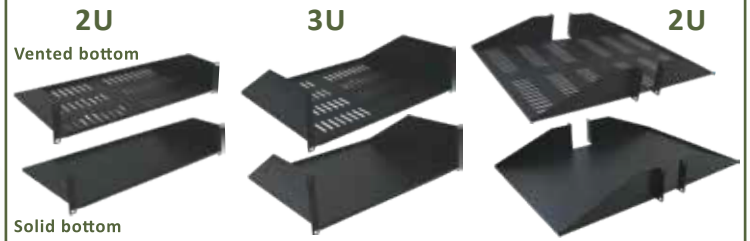

APRIL PROMOTION SPECIALS

WALL MOUNT HINGED BRACKETS & RACK SHELVES

Wall Mount Hinged Brackets

Rack Shelves

PART NUMBER	U SIZE	H & D	BRACKET TYPE	PROMOTION PRICE	MIN. QUANTITY	% SAVINGS
WMHB-1U	1U	1.75" X 6.0"	SINGLE-SIDED HINGED	HUGE SAVINGS! Please contact your sales representative for Quantity Discount Pricing.	5	10% OFF
WMHB-2U	2U	3.50" X 6.0"	SINGLE-SIDED HINGED		5	
WMHB-3U	3U	5.25" X 6.0"	SINGLE-SIDED HINGED		5	
WMHB-4U	4U	7.00" X 6.0"	SINGLE-SIDED HINGED		5	
PART NUMBER	U SIZE	DEPTH	SHELF TYPE		MIN. QUANTITY	% SAVINGS
SHELF-10SSV-N	2U	10"	SINGLE-SIDED, VENTED BOTTOM		10	15% OFF
SHELF-10SSS-N	2U	10"	SINGLE-SIDED, SOLID BOTTOM		10	
SHELF-15SSV-N	3U	15"	SINGLE-SIDED, VENTED BOTTOM		10	
SHELF-15SSS-N	3U	15"	SINGLE-SIDED, SOLID BOTTOM		10	
SHELF-25DDV-N	2U	25"	DOUBLE-SIDED, VENTED BOTTOM		10	
SHELF-25DDS-N	2U	25"	DOUBLE-SIDED, SOLID BOTTOM		10	

* Wall mount hinged brackets & rack shelves mix & match acceptable.